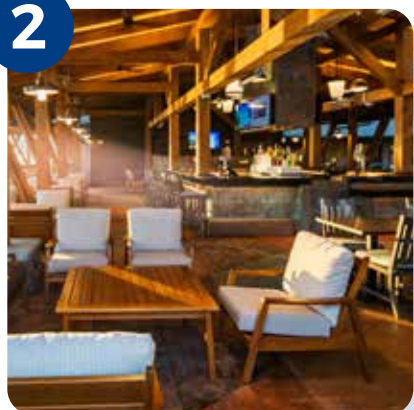

3 Bedroom Villa

SLEEPS UP TO 12 ADULTS

DISNEY'S WILDERNESS LODGE

Food & Beverage Locations

1

Whispering Canyon Café

Breakfast, Lunch, and Dinner

—

Location: Near Main Entrance and Guest Services**Cuisine Type:** American

2

Geyser Point Bar & Grill

Lunch, Dinner & Bar Service

—

Location: Behind Boulder Ridge Cover Pool**Cuisine Type:** American

3

Roaring Fork

Breakfast, Lunch, Dinner, and Late-Night Menu

—

Location: Near Copper Creek Falls**Cuisine Type:** American

4

Territory Lounge

Lounge Menu (Small Plates & Bar Service)

—

Location: Back of Main Lobby Building**Cuisine Type:** American